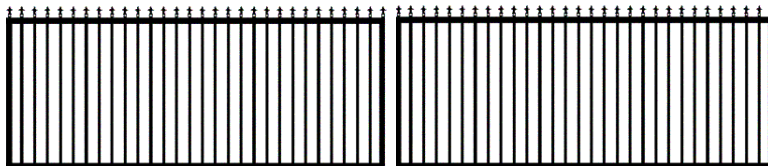

Double Swing Gate Styles

Up to 28' Opening

Buckeye Flat Top

Buckeye

Columbus II

CALVIN ACCESS CONTROLS, INC.

7585 Taway Rd., Radnor, OH 43066 740-494-4200 info@calvininc.com