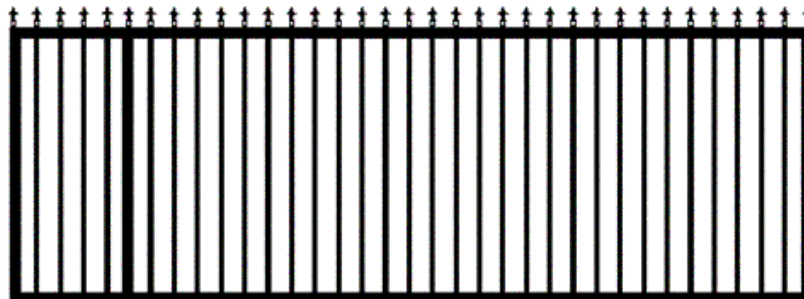

Single Swing Gate Styles

Standard Opening is 14'

Buckeye Flat Top

Buckeye

Congress

CALVIN ACCESS CONTROLS, INC.

7585 Taway Rd., Radnor, OH 43066 740-494-4200 info@calvininc.com