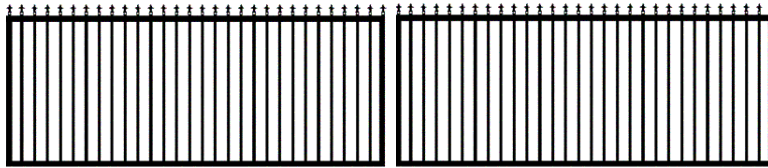

Single Swing Gate Styles

Standard Opening is 14'

Buckeye Flat Top

Buckeye

Congress

CALVIN ACCESS CONTROLS, INC.

7585 Taway Rd., Radnor, OH 43066 740-494-4200 info@calvininc.com

Double Swing Gate Styles

Up to 28' Opening

Buckeye Flat Top

Buckeye

Columbus II

CALVIN ACCESS CONTROLS, INC.

7585 Taway Rd., Radnor, OH 43066 740-494-4200 info@calvininc.com