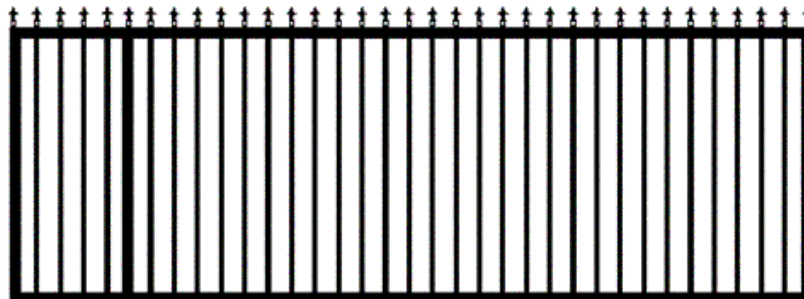

Single Swing Gate Styles

Standard Opening is 14'

Buckeye Flat Top

Buckeye

Congress

CALVIN ACCESS CONTROLS, INC.

7585 Taway Rd., Radnor, OH 43066 740-494-4200 info@calvininc.com

Double Swing Gate Styles

Up to 28' Opening

Buckeye Flat Top

Buckeye

Columbus II

CALVIN ACCESS CONTROLS, INC.

7585 Taway Rd., Radnor, OH 43066 740-494-4200 info@calvininc.com